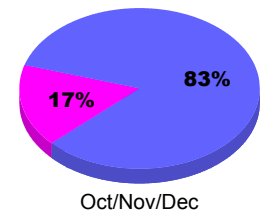

Membership Results
2010-2011

Membership
2009-2010

Month	Net Memb Goal	Actual New Memb	Actual Dropped Memb	Gain/Loss of Memb	Gain/Loss of Memb
Jul/Aug/Sep	0	21	-26	-5	-21
Oct/Nov/Dec	-25	37	-45	-8	-7
Totals	-25	58	-71	-13	-28

Membership Results 2010-2011

Goal, New, Dropped, Gain/Loss

Comparison of Membership Gain/Loss

Current Year Compared to the Previous Year

Gender Comparison 2010-2011

Male

Female